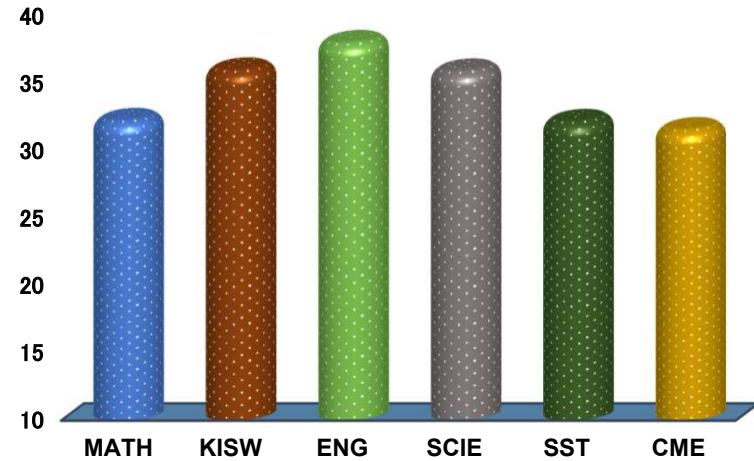

BISHOP CHITEMO

REGION: MOROGORO

SCHOOL AVERAGE

34.2

DISTRICT: KILOSA

SUBJECT AND GRADE PERFORMANCE ANALYSIS

SUBJECT RANKING

ENGLISH	37.9	76%	1
KISWAHILI	35.9	72%	2
SCIENCE	35.8	72%	3
MATHEMATICS	32.2	64%	4
SOCIAL STUDIES	32.1	64%	5
CIVIC AND MORAL EDUCATION	31.5	63%	6

SUBJECT GRADE ANALYSIS

SUBJECT/GRADE	A	B	C	D	F
MATHEMATICS	6	18	13	3	0
KISWAHILI	13	18	8	0	1
ENGLISH	16	19	5	0	0
SCIENCE	12	17	9	1	1
SOCIAL STUDIES	6	17	15	2	0
CIVIC AND MORAL	6	11	19	4	0

OVERALL GRADE ANALYSIS

A	9	40	11%
B	22		27%
C	8		10%
D	1		1%
F	0		0%

CHART SUBJECT ANALYSIS

BOYS VS GIRLS PERFORMANCE

	SAT		SAT	40
	18		22	
	33%		35%	

REGISTERED	40	100%
SEATED	40	100%
ABSENTEES	0	0%
PASSED	39	98%
FAILED	1	3%